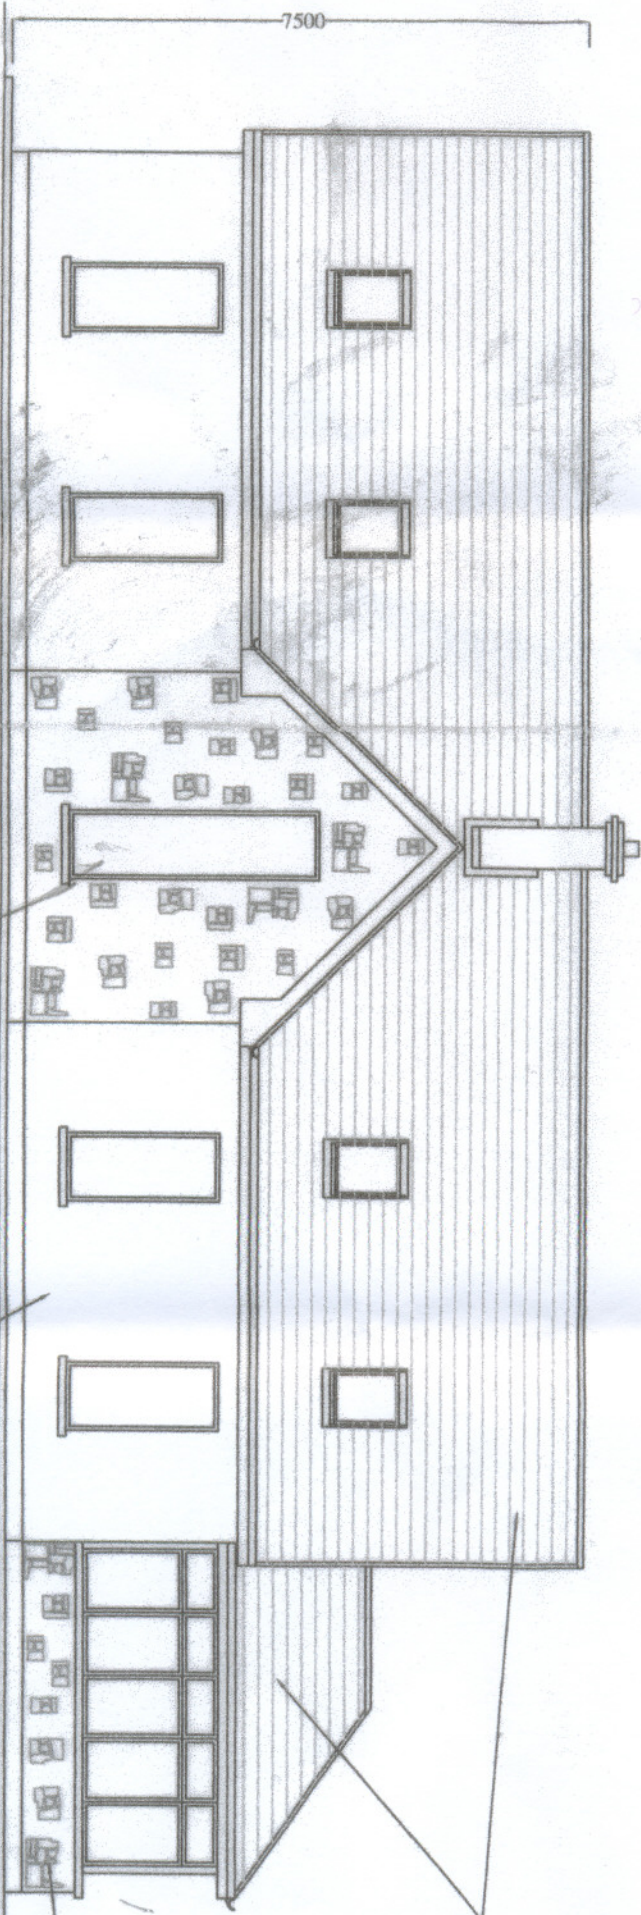

BLACK TILES

FLAT STONE FINISH

SIDE ELEVATION SCALE 1:100

SMOOTH PLASTER FINISH

FLAT BLACK TILES

SIDE ELEVATION SCALE 1:100

SMOOTH PLASTER FINISH

7500

FRONT ELEVATION SCALE 1:100

3000x500

SMOOTH PLASTER FINISH

1 4 1/2

STONE FINISH

REAR ELEVATION SCALE 1:100

SMOOTH PLASTER FINISH

GROUND FLOOR PLAN - 2900Sqft.

FIRST FLOOR PLAN - 5032Sqft.