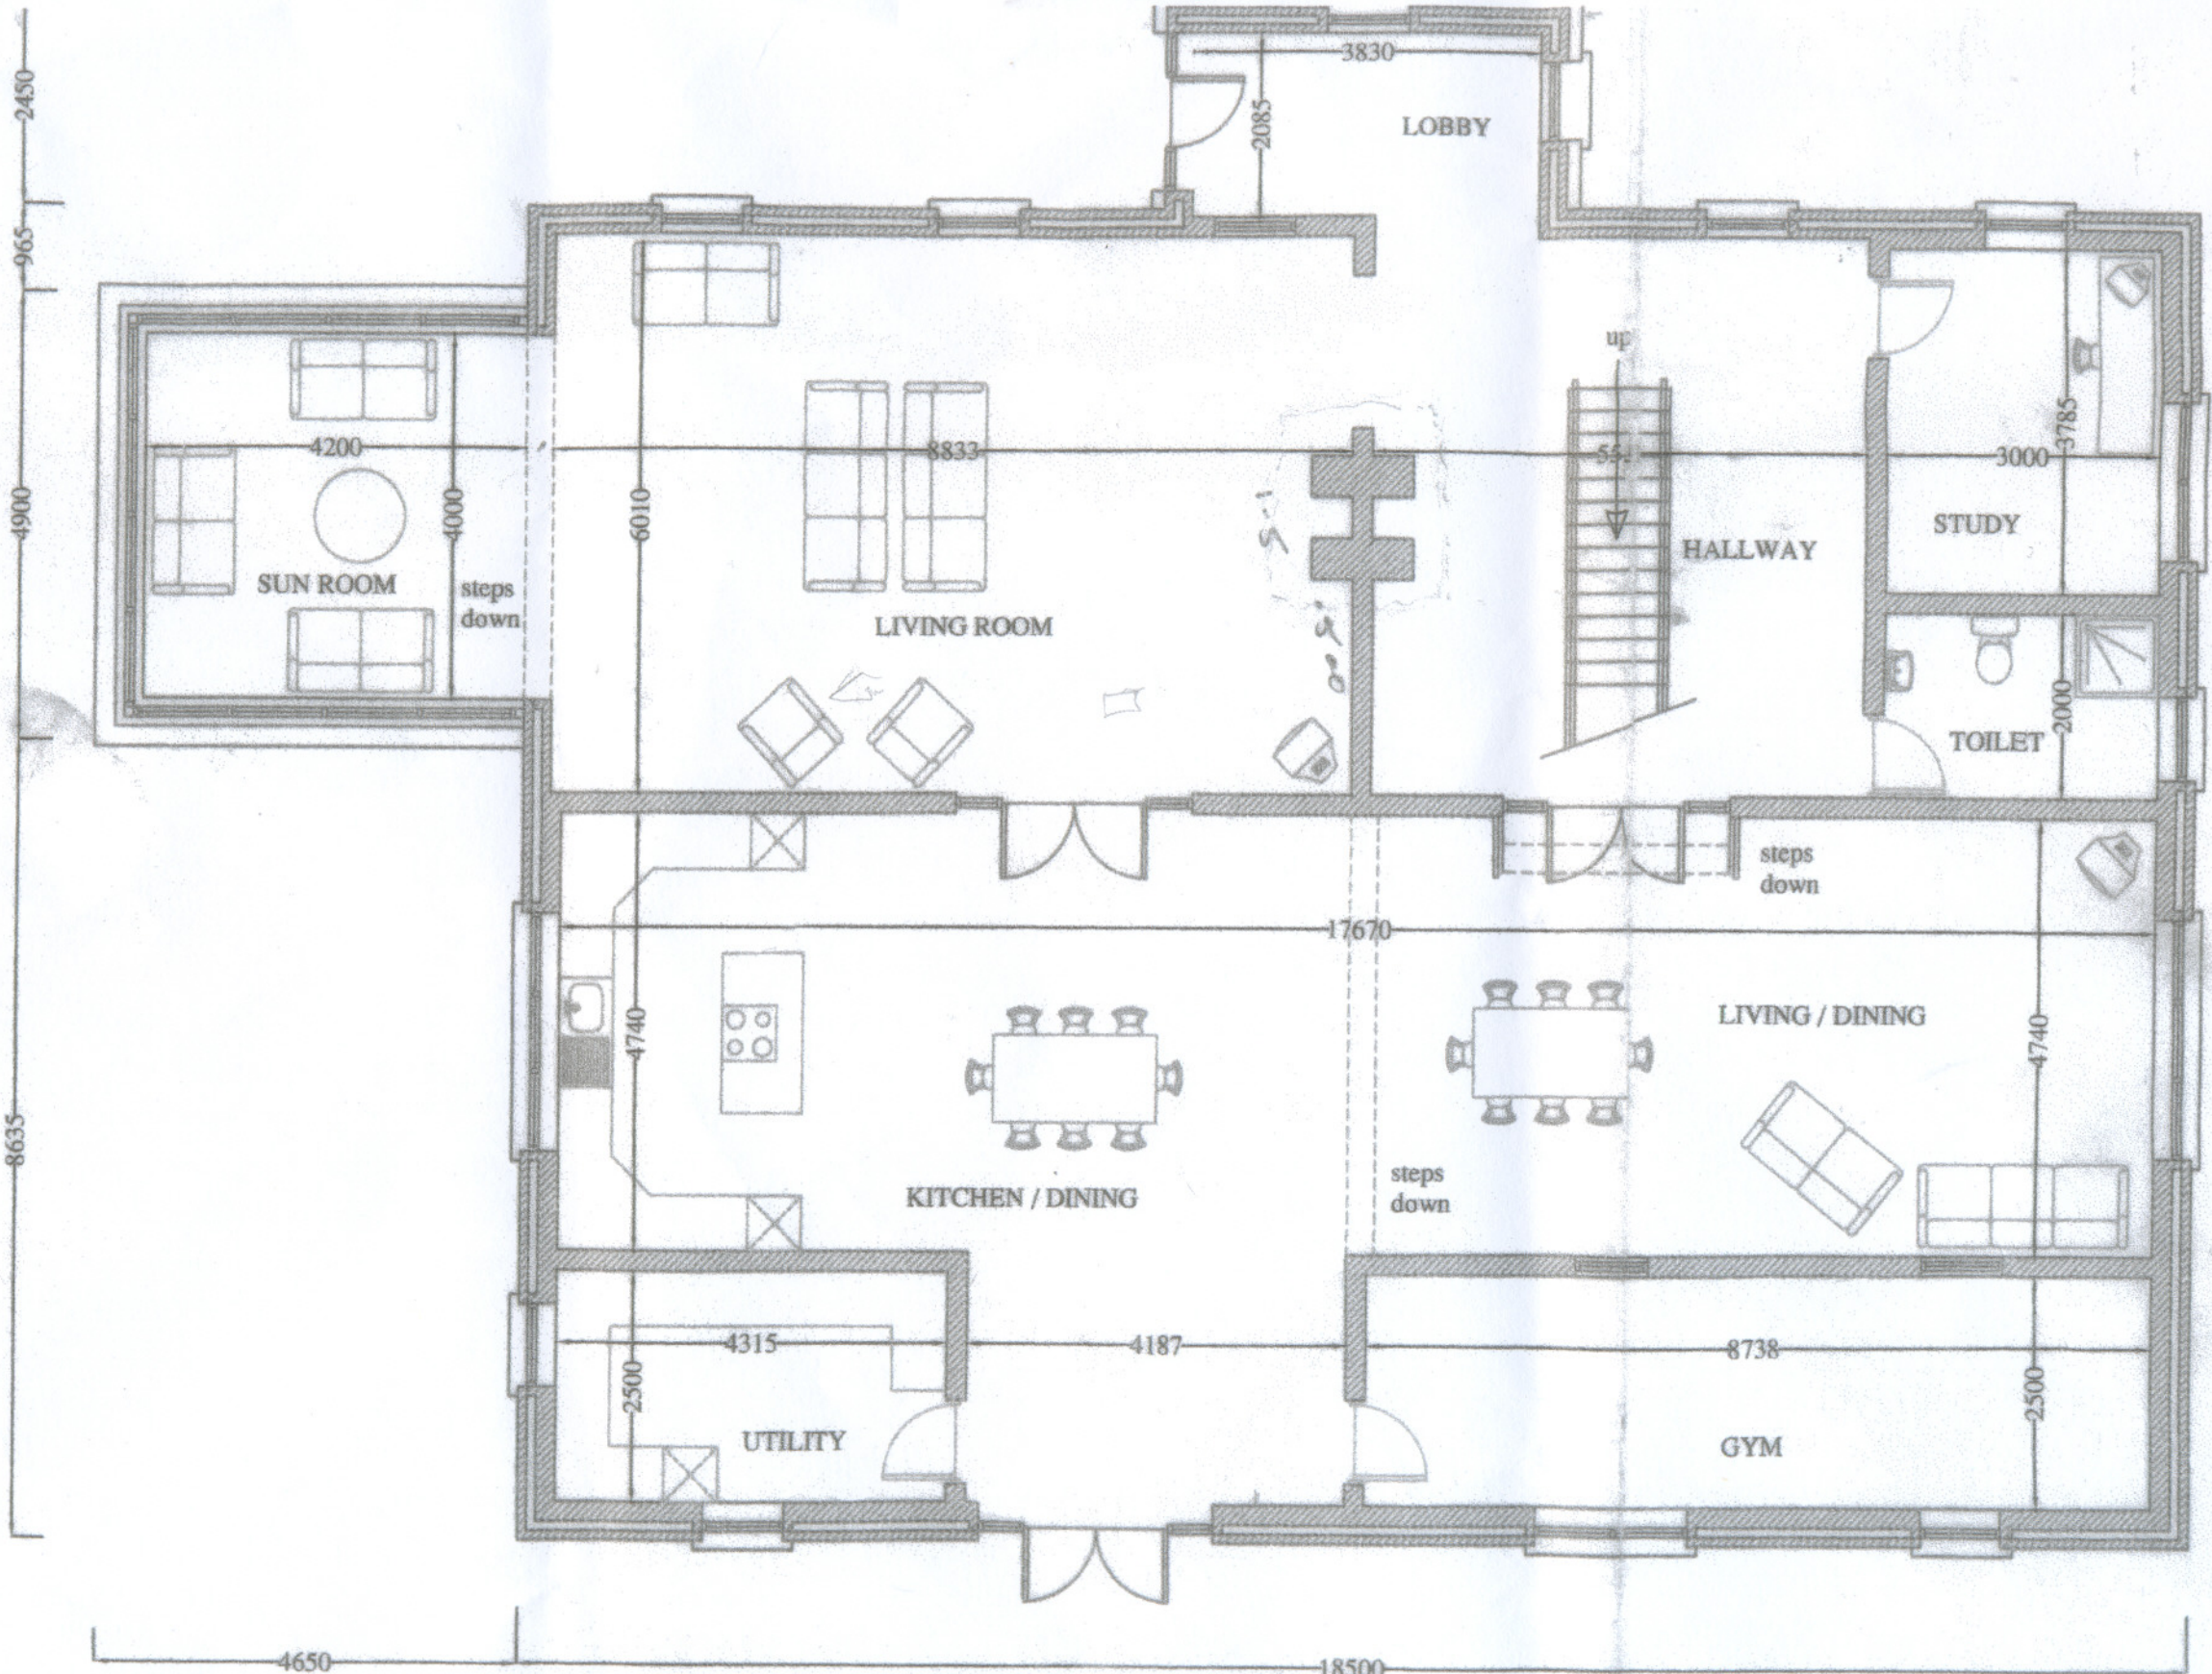

FRONT ELEVATION SCALE 1:100

3000x500

SMOOTH PLASTER FINISH

1 4 1/2

STONE FINISH

REAR ELEVATION SCALE 1:100

SMOOTH PLASTER FINISH

GROUND FLOOR PLAN - 2900Sqft.

FIRST FLOOR PLAN - 5032Sqft.