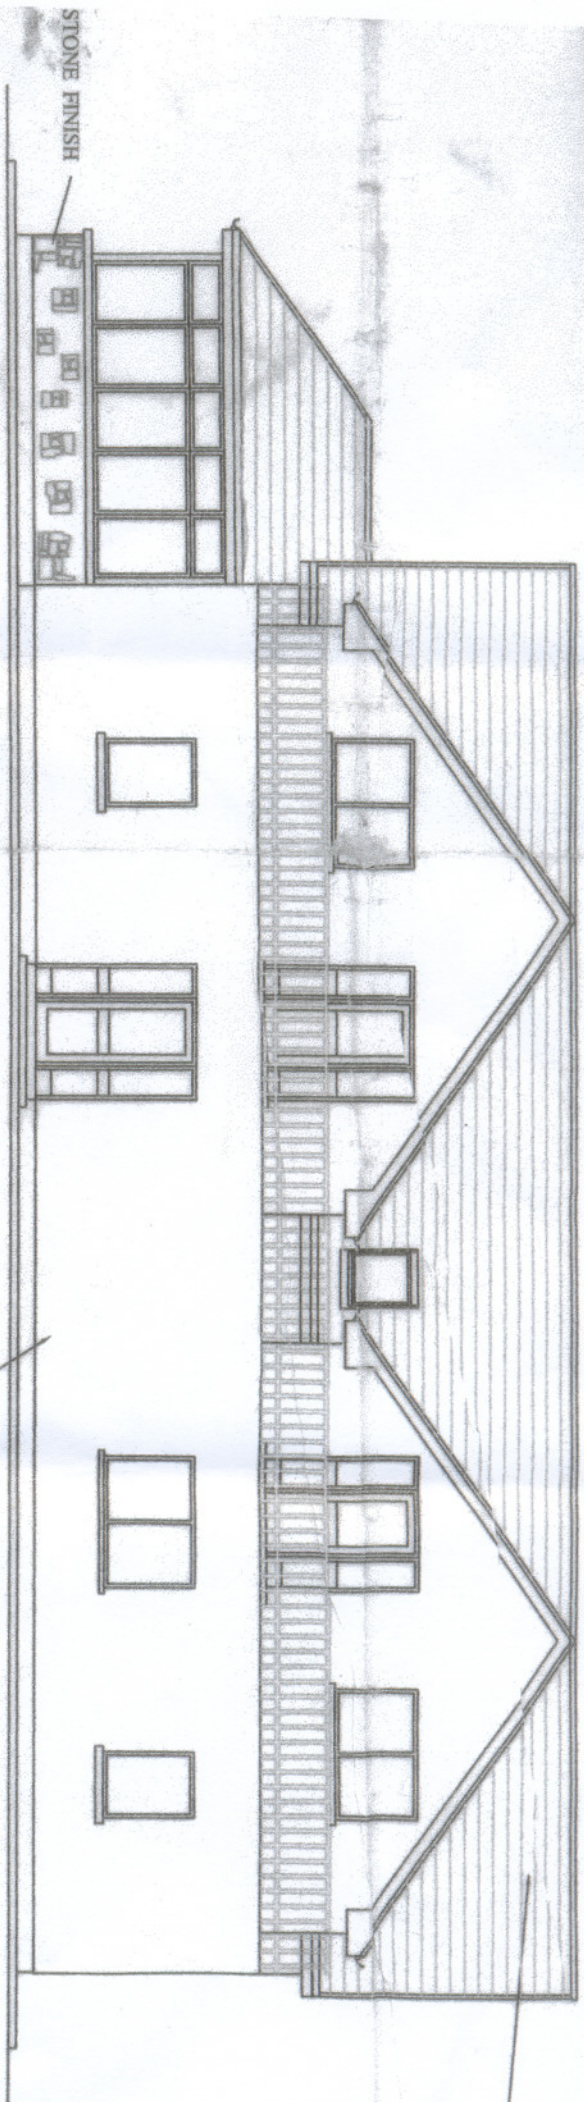

BLACK TILES

FLAT STONE FINISH

SIDE ELEVATION SCALE 1:100

SMOOTH PLASTER FINISH

FLAT BLACK TILES

SIDE ELEVATION SCALE 1:100

SMOOTH PLASTER FINISH

7500

FRONT ELEVATION SCALE 1:100

3000x500

SMOOTH PLASTER FINISH

1 4 1/2

STONE FINISH

REAR ELEVATION SCALE 1:100

SMOOTH PLASTER FINISH

GROUND FLOOR PLAN - 2900Sqft.

FIRST FLOOR PLAN - 5032Sqft.