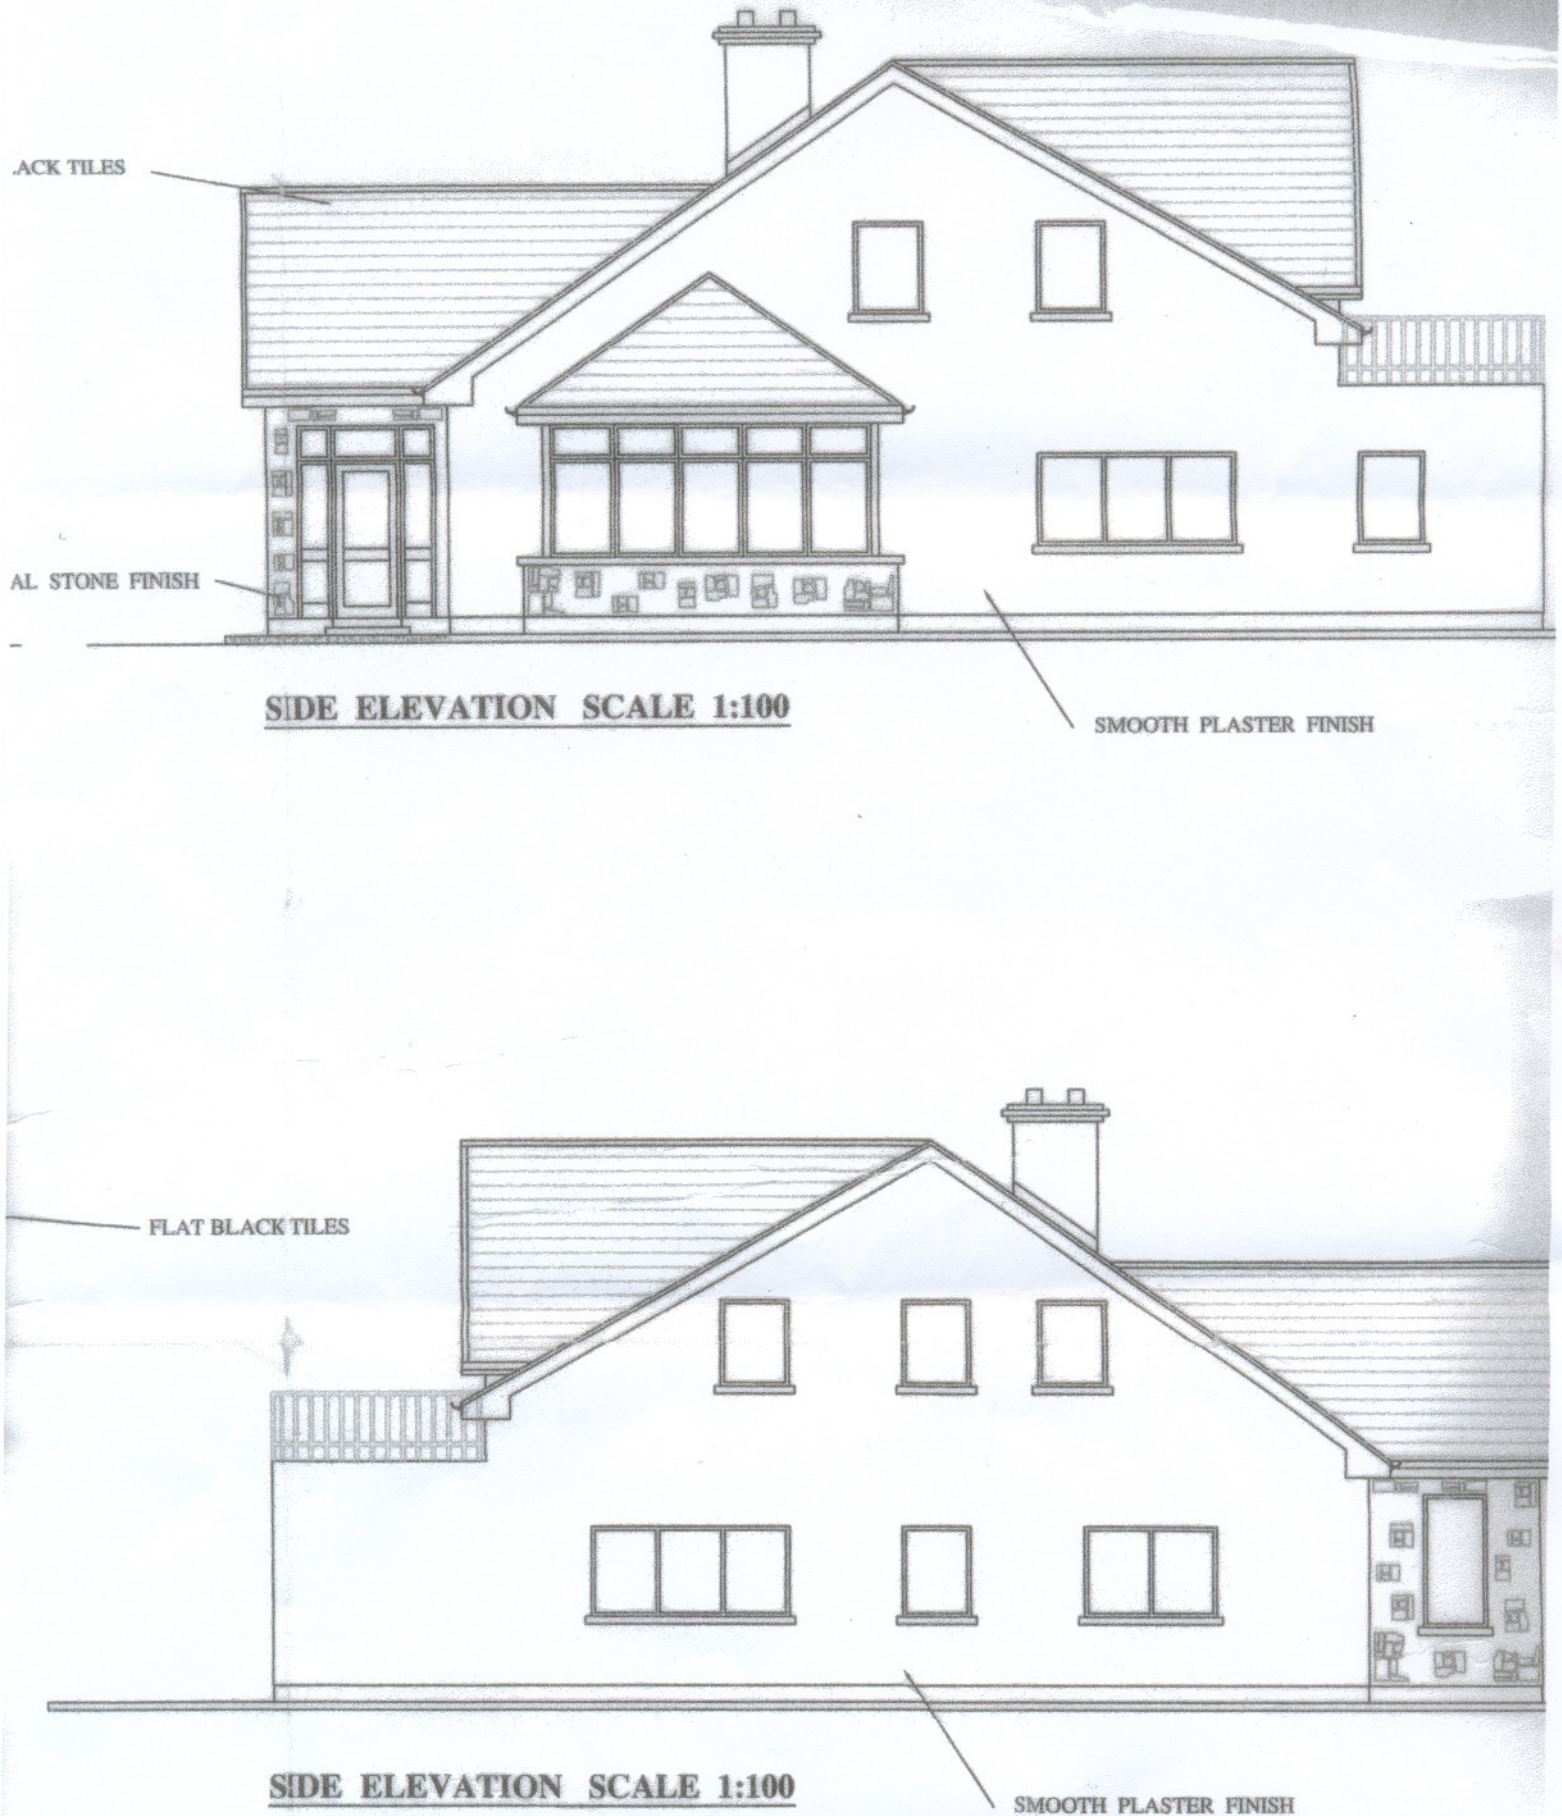

BLACK TILES

FLAT STONE FINISH

SIDE ELEVATION SCALE 1:100

SMOOTH PLASTER FINISH

FLAT BLACK TILES

SIDE ELEVATION SCALE 1:100

SMOOTH PLASTER FINISH

7500

FRONT ELEVATION SCALE 1:100

3000x500

SMOOTH PLASTER FINISH

1 4 1/2

STONE FINISH

REAR ELEVATION SCALE 1:100

SMOOTH PLASTER FINISH

GROUND FLOOR PLAN - 2900Sqft.

FIRST FLOOR PLAN - 5032Sqft.